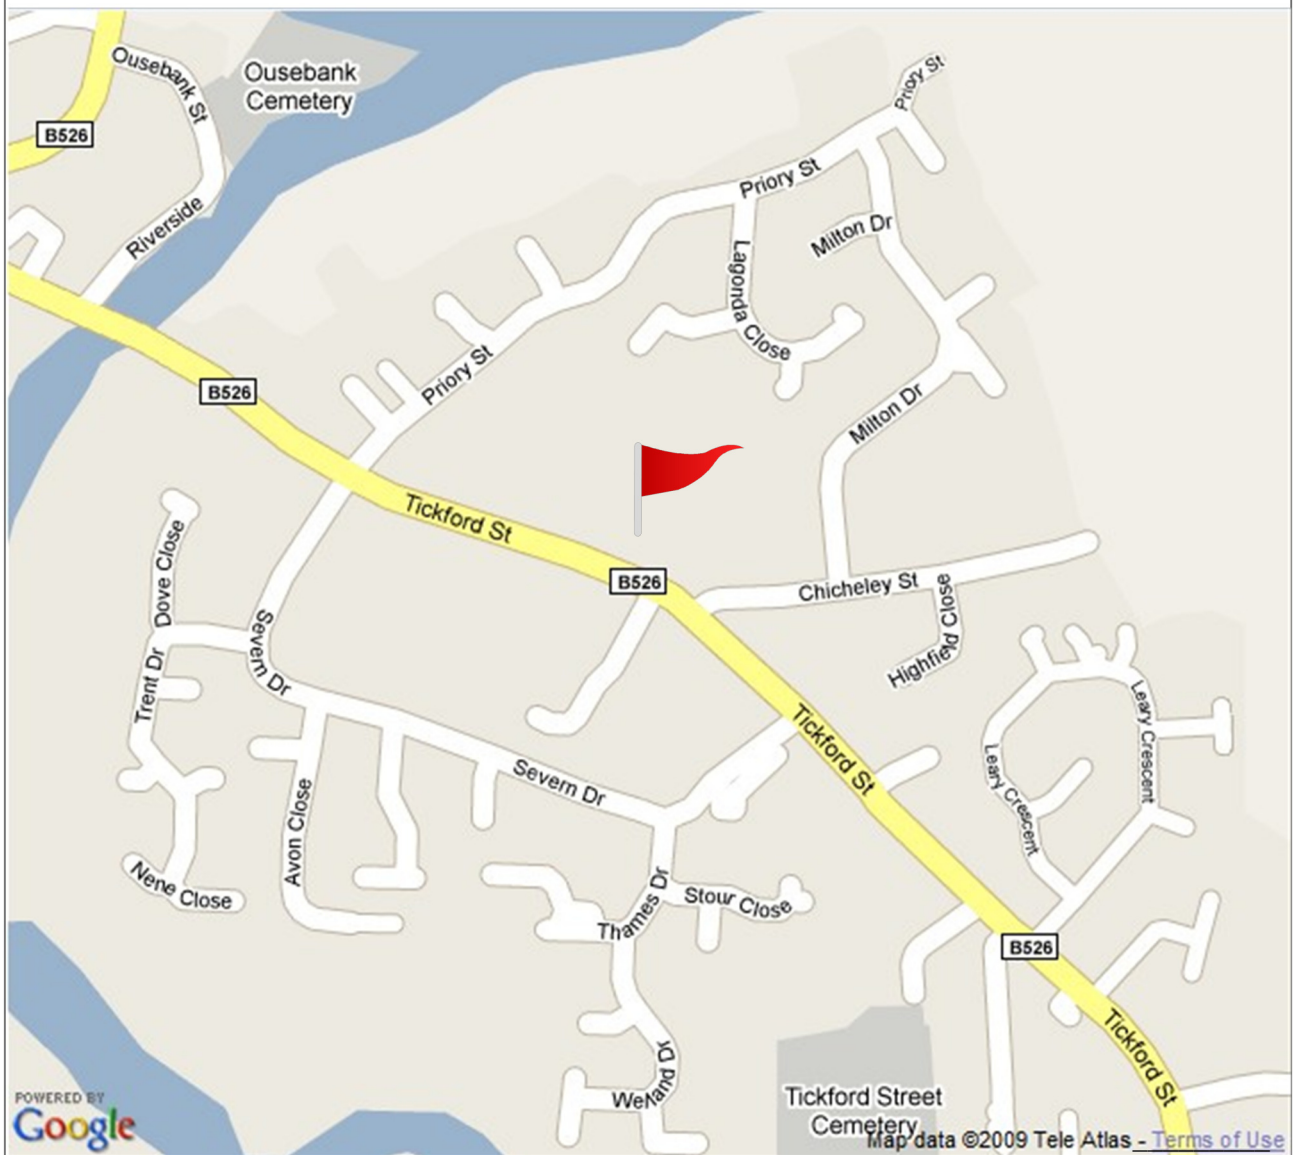

## MAP To The Magic Wok

87 Tickford Street  
Newport Pagnell  
Buckinghamshire  
MK16 9AW

Tel: 01908 610 940

- 1 Enter Tickford Street from either end in Newport Pagnell to reach the Magic Wok near Chicheley street